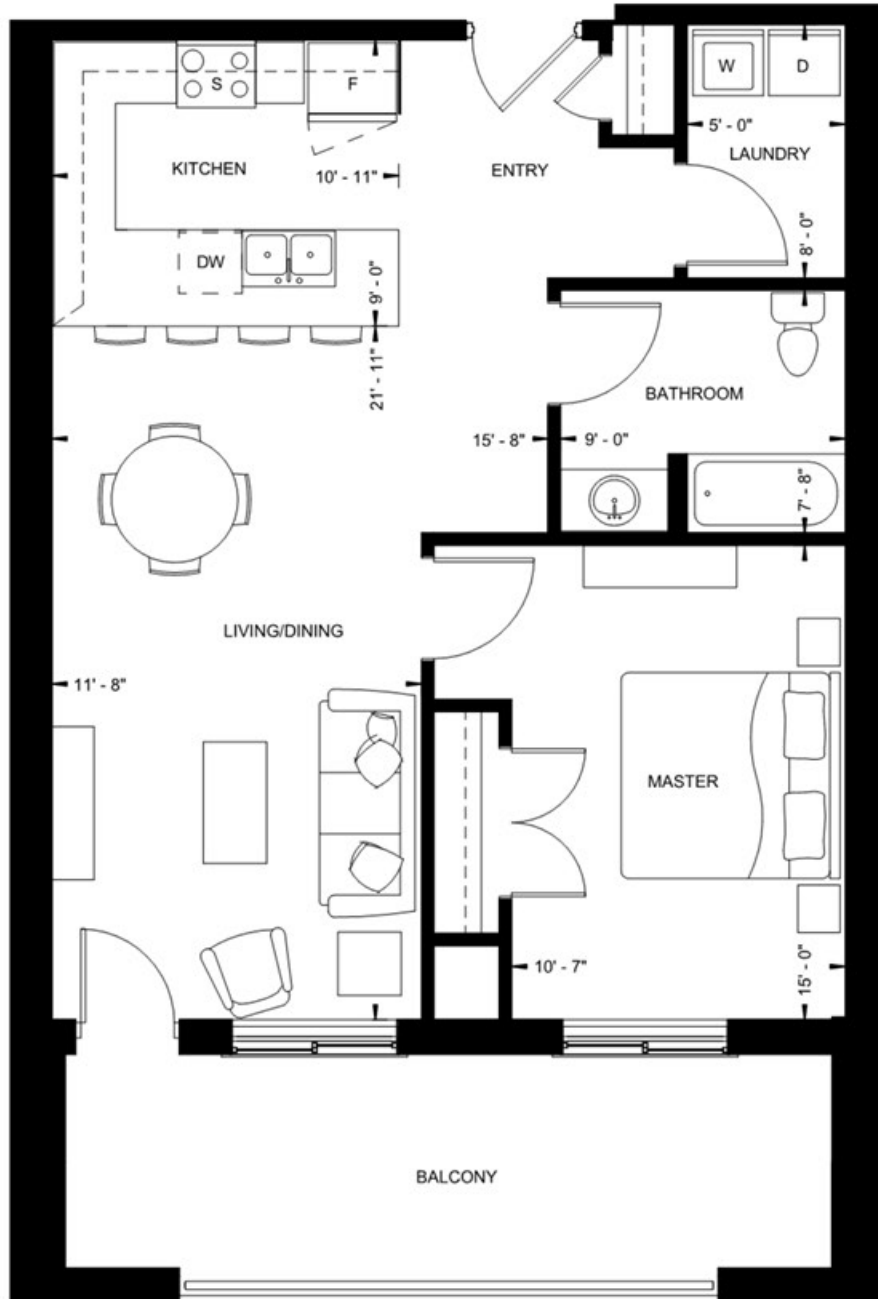

MIDLAND

1 BEDROOM
857 SQ. FT.
BALCONY 177 SQ. FT.

- SPACIOUS BALCONY WITH GLASS
- IN-SUITE LAUNDRY WITH HOOK-UPS FOR WASHER AND DRYER

FLOORS 2 - 5

VICTORIA STATION RESIDENCE

PLEASE NOTE: MEASUREMENTS ARE SUBJECT TO CHANGE AND MAY NOT BE 100% ACCURATE. FLOOR PLAN AREA PROVIDED FOR CONVENIENCE AND ARE TO BE USED AS A GUIDELINE ONLY.